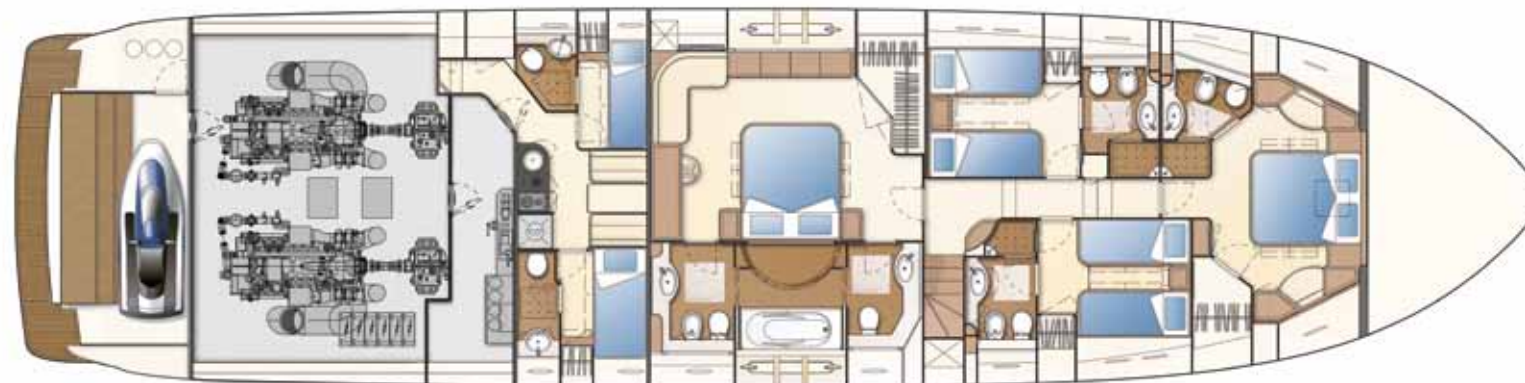

FERRETTI 881 RPH MAXI BEER

Technical features:

Length	27.03m
Beam	6.72 m
Draft	1.92 m
Built	2012
Builder	Ferretti Yachts
Type	Motor Yacht
Engines	2 x 2211 HP MTU Marine Diesel
Fuel capacity	9.000 litres

Cruising Speed	23 Knots
Guests	sleeping 8 + 2 (kids)
Max persons Cruising	12
Crew cabins	2(4)
Area of navigation	Mediterranean
Registration	Malta, commercial
Base	Antibes, France