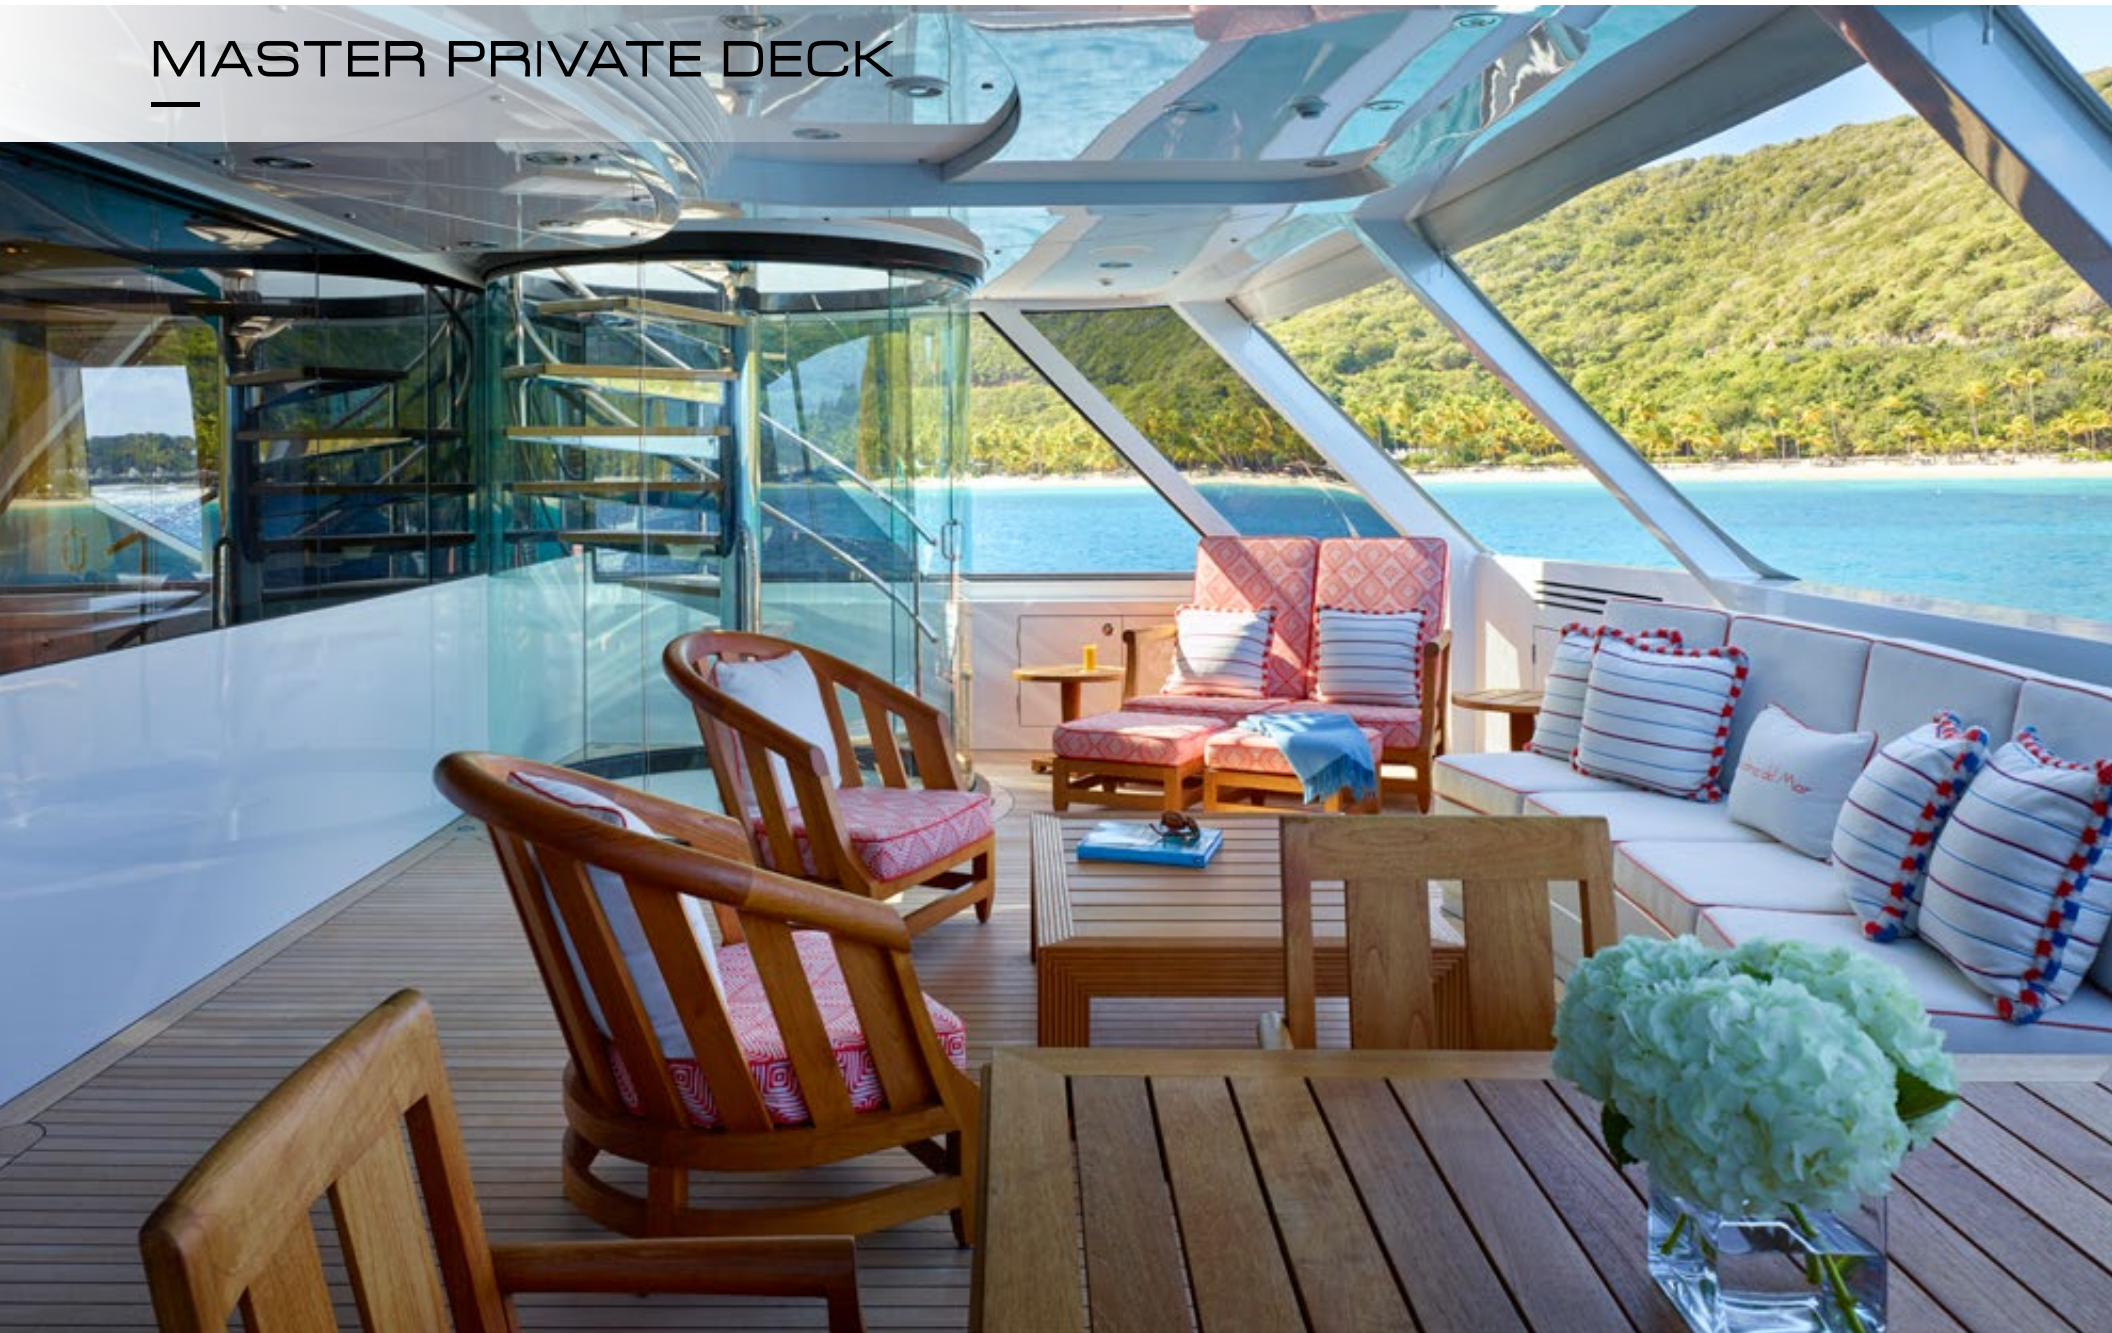

MASTER PRIVATE DECK