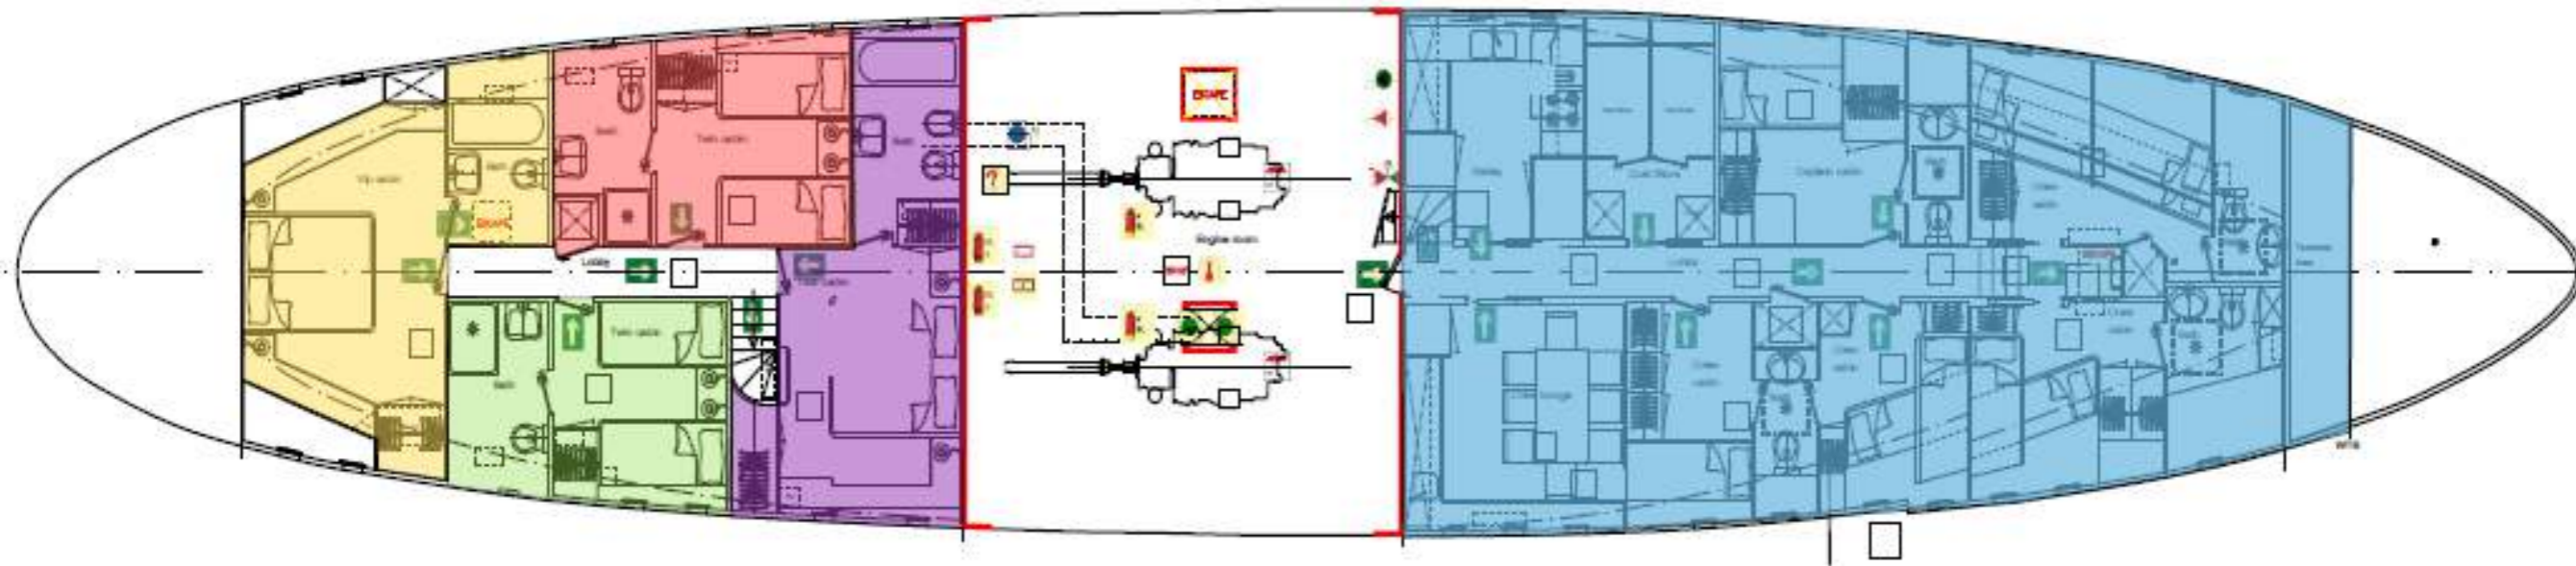

- MAIN DECK -

LOUNGE – TV AREA
- UPPER DECK -

VIP CABIN

- LOWER DECK -

ENSUITE BATHROOM VIP CABIN

- LOWER DECK -

DOUBLE CABIN

- LOWER DECK -

TWIN CABIN
- MAIN DECK -

TWIN CABIN
- LOWER DECK -

OUTSIDE AREAS

SPACIOUS - LARGE FLYBRIDGE - PEACEFUL AREA - MULTI DECKS

PROFESSIONAL AND FRIENDLY CREW AT THE HIGHEST STANDARD

SPECIFICATIONS

BUILDER.....	BENETTI
BUILT / REFIT.....	1972 / 2016
LENGTH.....	42M
BEAM.....	7.32M
CABINS.....	6
GUESTS.....	12 CRUISING / 12 SLEEPING
CREW.....	8
CRUISING SPEED.....	12 KNOTS

WATER TOYS

- 2x TENDERS (150HP – 115HP)
- 2X SEABOBS F5
- 2x PADDLES BOARD
- WAKE BOARD
- WATER SKI
- 2x KAYAKS
- SNORKELLING GEAR FOR ADULTS & CHILDREN

Latibela

GENERAL ARRANGEMENT

MAIN DECK

-  MAIN SALOON
-  DINNING ROOM
-  FULL BEAM MASTER CABIN WITH ENSUITE BATHROOM, PRIVATE OFFICE AND DRESSING ROOM
-  DAY HEAD
-  TWIN CABIN WITH ENSUITE BATHROOM

GENERAL ARRANGEMENT

LOWER DECK

-  TWIN CABIN WITH ENSUITE BATHROOM
-  VIP CABIN WITH ENSUITE BATHROOM
-  TWIN CABIN WITH ENSUITE BATHROOM AND DRESSING ROOM
-  DOUBLE CABIN WITH ENSUITE BATHROOM
-  CREW QUARTER