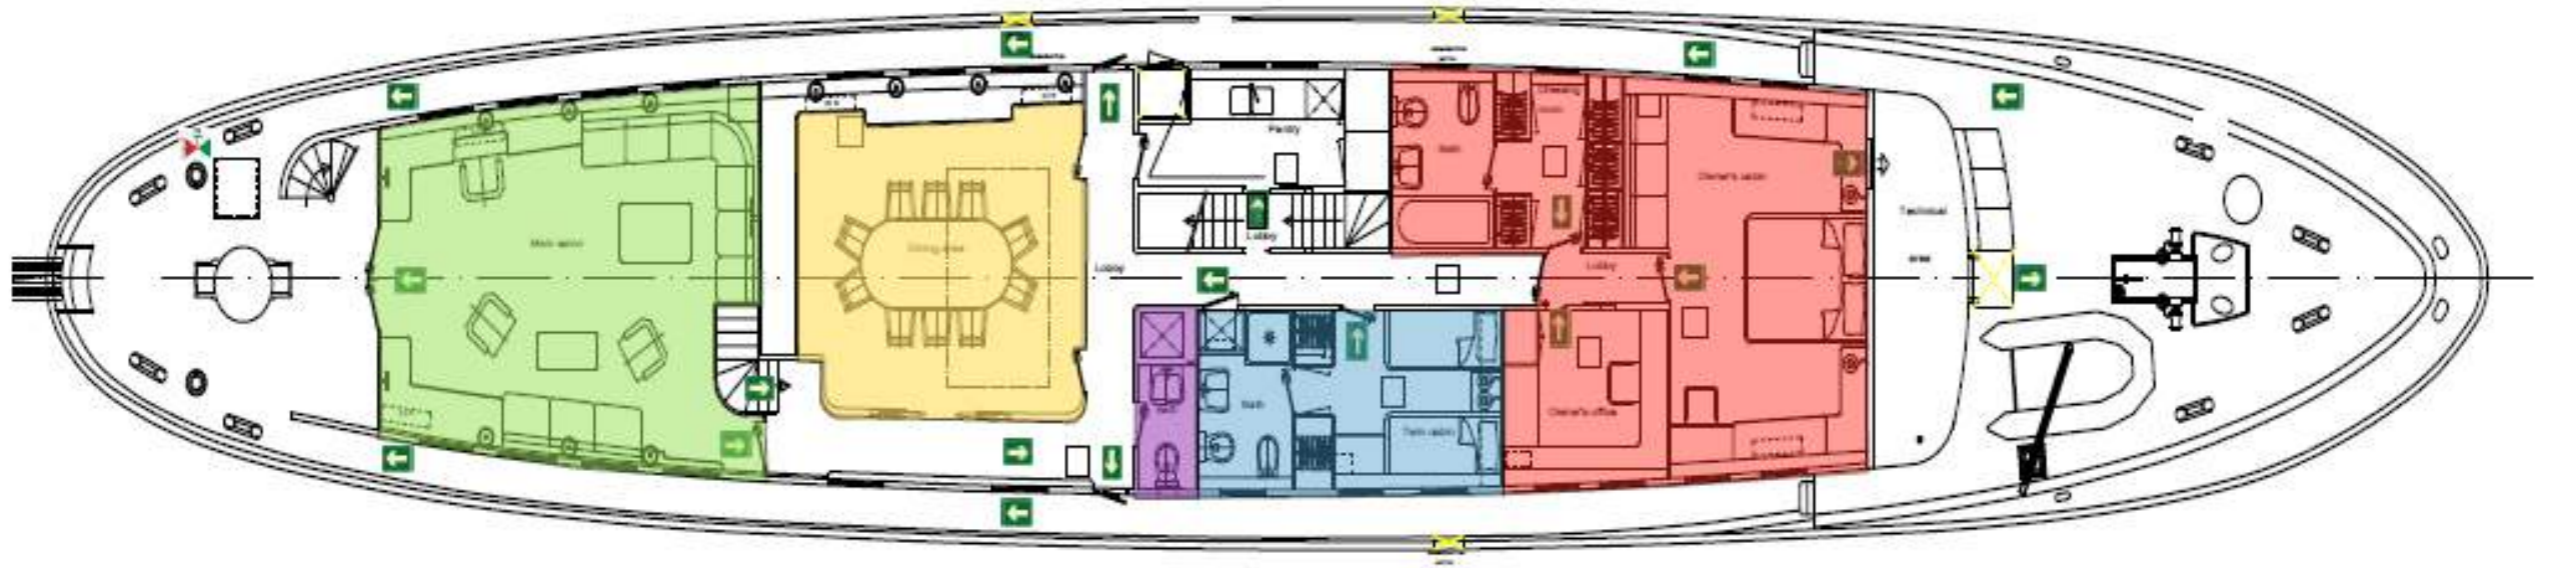

- MAIN DECK -

LOUNGE – TV AREA
- UPPER DECK -

VIP CABIN

- LOWER DECK -

ENSUITE BATHROOM VIP CABIN

- LOWER DECK -

DOUBLE CABIN

- LOWER DECK -

TWIN CABIN
- MAIN DECK -

TWIN CABIN
- LOWER DECK -

OUTSIDE AREAS

SPACIOUS - LARGE FLYBRIDGE - PEACEFUL AREA - MULTI DECKS

PROFESSIONAL AND FRIENDLY CREW AT THE HIGHEST STANDARD

SPECIFICATIONS

BUILDER.....	BENETTI
BUILT / REFIT.....	1972 / 2016
LENGTH.....	42M
BEAM.....	7.32M
CABINS.....	6
GUESTS.....	12 CRUISING / 12 SLEEPING
CREW.....	8
CRUISING SPEED.....	12 KNOTS

WATER TOYS

- 2x TENDERS (150HP – 115HP)
- 2X SEABOBS F5
- 2x PADDLES BOARD
- WAKE BOARD
- WATER SKI
- 2x KAYAKS
- SNORKELLING GEAR FOR ADULTS & CHILDREN

Latibela

GENERAL ARRANGEMENT

MAIN DECK

-  MAIN SALOON
-  DINNING ROOM
-  FULL BEAM MASTER CABIN WITH ENSUITE BATHROOM, PRIVATE OFFICE AND DRESSING ROOM
-  DAY HEAD
-  TWIN CABIN WITH ENSUITE BATHROOM