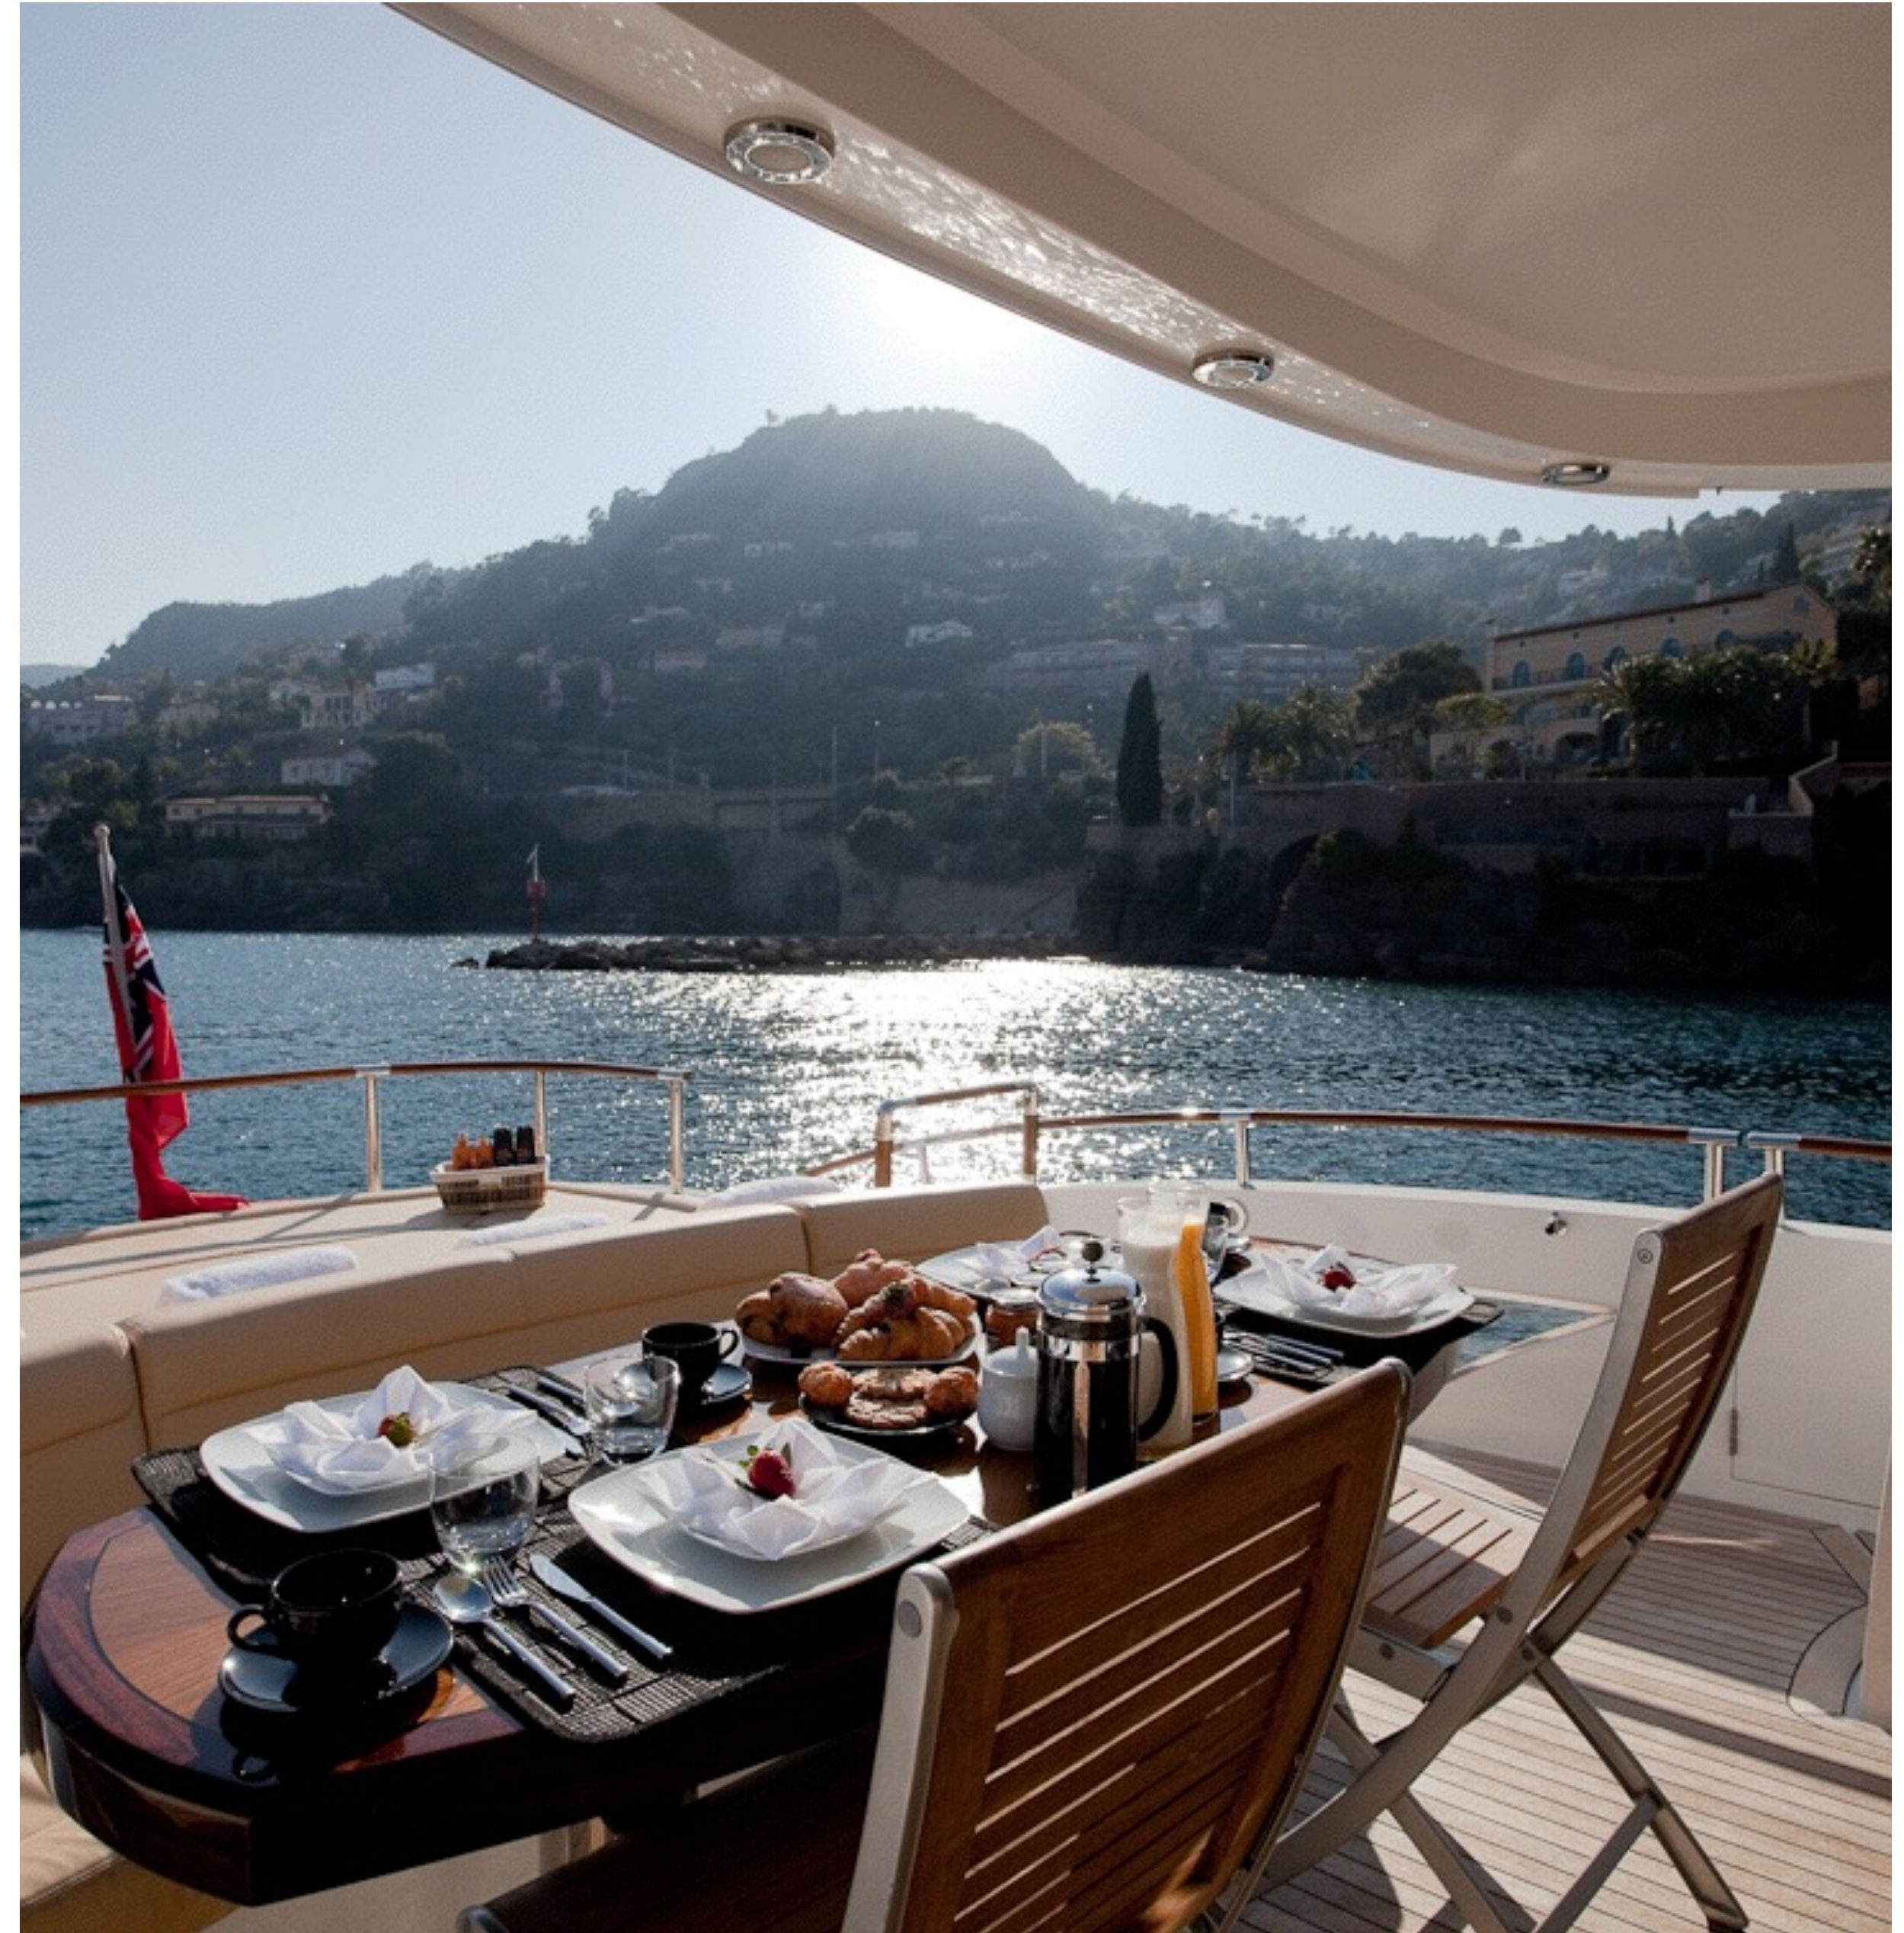

## Key features

- The starboard and port cabins are convertible and can either be set up with 1 double or 2 single beds
- The Salon features TV, Bose surround, play station 3, DVD, stereo, UK sky and Apple TV
- Equipped with a Capelli 7.7m 770WA chase boat
- Zero speed stabilizers
- Refit in 2015